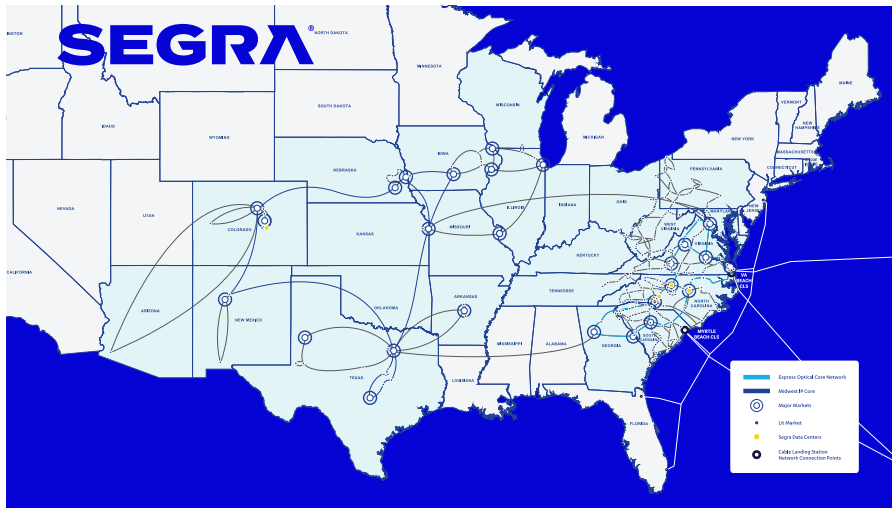

### Segra Carrier Solutions Features

- Core speeds of 400 Gbps with capacity for up to 800 Gbps.
- High network diversity across 24 states and 26 Markets.
- Metro and long-haul transport capabilities across the entire Segra footprint.
- Integrated resiliency and Quality of Service (QoS) measures maintain a smooth flow of traffic during peak network demand.
- Predictable costs and scalable bandwidth ensure you only pay for the capacity you need.
- Access to cable landing stations in Myrtle Beach and Virginia Beach.