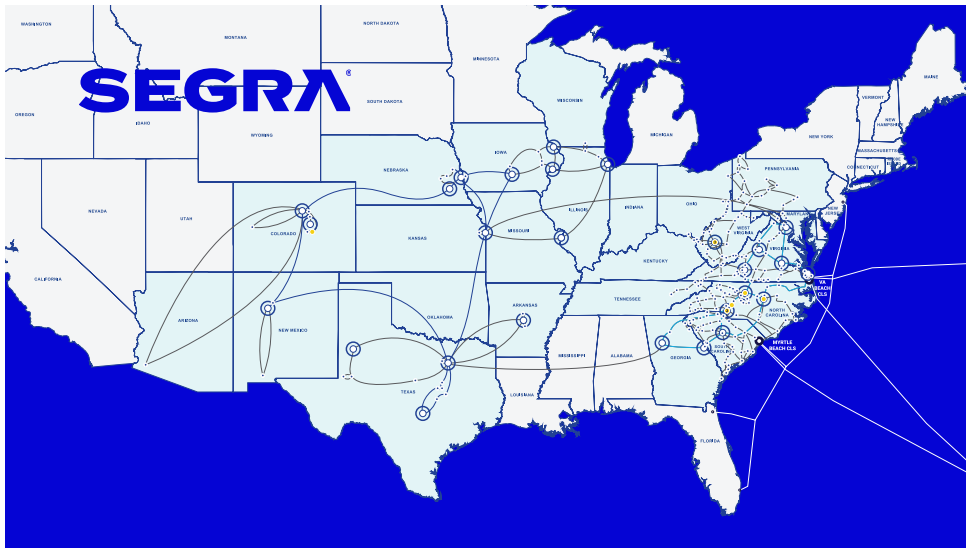

Segra Dark Fiber highlights

- Best-in-class fiber infrastructure
- Metro and long-haul availability across the entire Segra footprint
- Fiber network access in 24 States and 26 markets
- Supports carrier-managed connectivity solutions