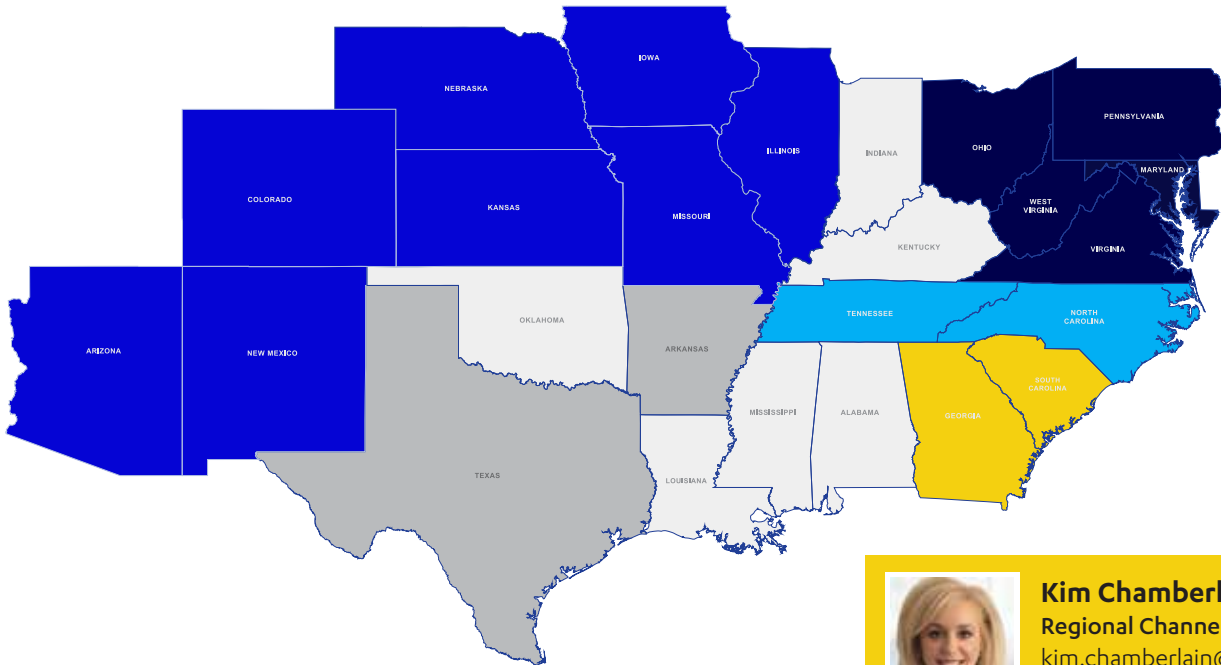

Channel Partner Territory Map

CHAMBERLAIN - GA, SC

GLOVER - MD, OH, PA, VA, WV

GRAY - AR, TX

MEREDITH - NC, TN

OPEN - AZ, CO, IA, IL, KS, MO, NE, NM

Mike Kopp

VP of Alternate Channel

Jordan Gray

Regional Channel Manager

jordan.gray@segrafiber.com

817.739.1200

Melissa Meredith

Regional Channel Manager

melissa.meredith@segrafiber.com

704.763.1278